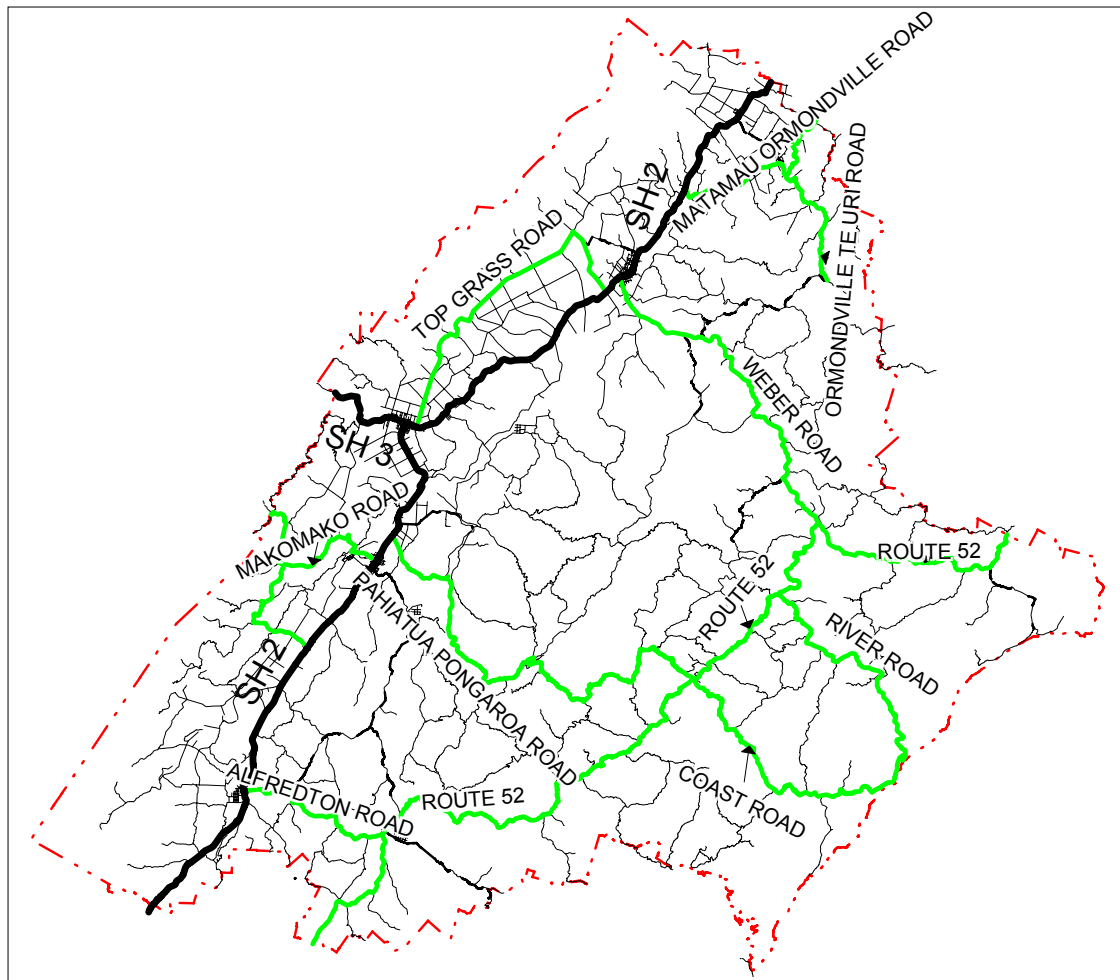

Appendix 5: Road Hierarchy

ROADING HIERARCHY - TARARUA DISTRICT

DECLARED LIMITED ACCESS ROADS

LIMITED ACCESS ROAD STATE HIGHWAYS TARARUA DISTRICT			
HIGHWAY SECTION		START	FINISH
SH2	Region Boundary to Gundries Road	RS 751	RP 751/7.54
SH2	Gundries Road to Cemetery Road	RP 751/7.48	RP 772/0.14
SH2	Tapuata Stream to Oruakeretaki Stream	RP 772/4.28	RP 772/11.2
SH2	Ngawaparua to Pahiatua	RS 808	RP 808/8.37
SH2	Pahiatua to Hamua Road (Rongomai Road)	RP 808/10.10	RP 825/7.79
SH2	Hamua Road to Eketahuna	RP 825/7.55	RS 842
SH2	Eketahuna to Region Boundary	RP 842/1.48	RS 858

Woodville

Pahiatua

Road Hierarchy

Eketahuna

Dannevirke

Pongaroa

Ormondville

Road Hierarchy

Norsewood