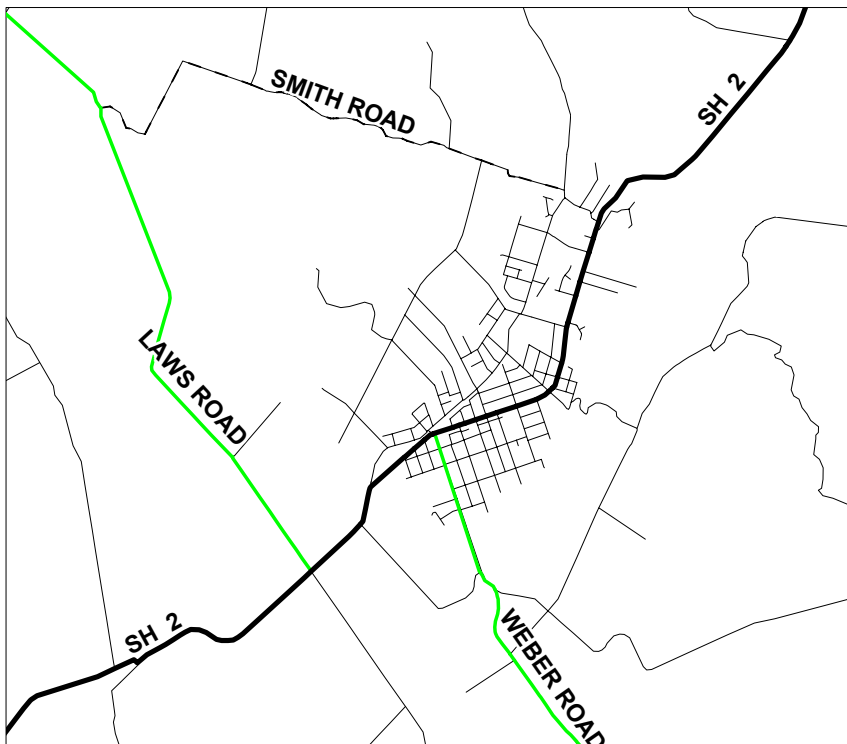

Appendix 5: Road Hierarchy

ROADING HIERARCHY - TARARUA DISTRICT

DECLARED LIMITED ACCESS ROADS

LIMITED ACCESS ROAD STATE HIGHWAYS TARARUA DISTRICT			
HIGHWAY SECTION		START	FINISH
SH2	Region Boundary to Gundries Road	RS 751	RP 751/7.54
SH2	Gundries Road to Cemetery Road	RP 751/7.48	RP 772/0.14
SH2	Tapuata Stream to Oruakeretaki Stream	RP 772/4.28	RP 772/11.2
SH2	Ngawaparua to Pahiatua	RS 808	RP 808/8.37
SH2	Pahiatua to Hamua Road (Rongomai Road)	RP 808/10.10	RP 825/7.79
SH2	Hamua Road to Eketahuna	RP 825/7.55	RS 842
SH2	Eketahuna to Region Boundary	RP 842/1.48	RS 858

Woodville

Pahiatua

Road Hierarchy

Eketahuna

Dannevirke

Pongaroa

Ormondville

Road Hierarchy

Norsewood