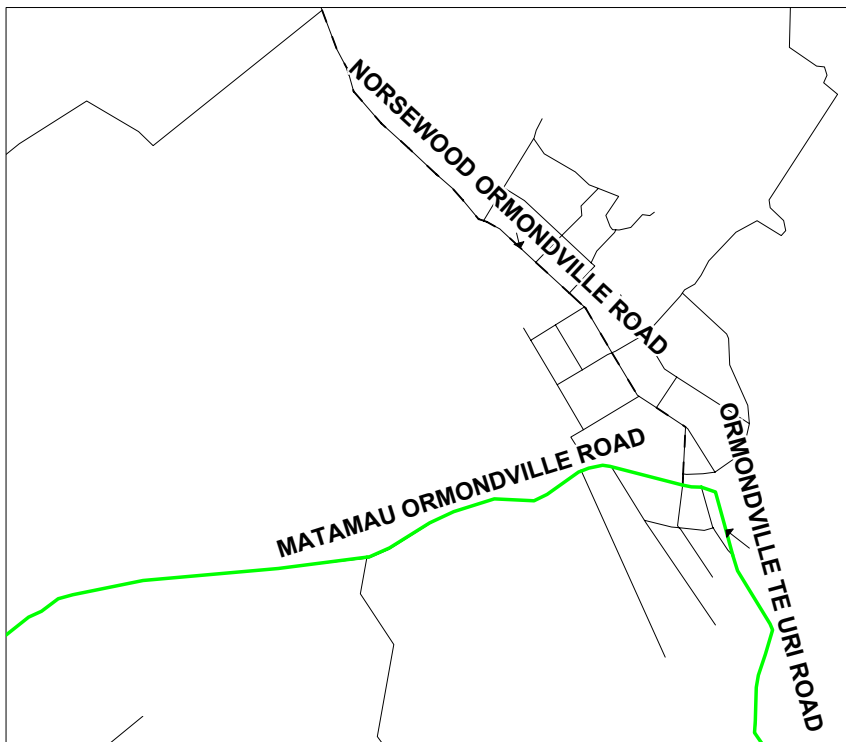

Appendix 5: Road Hierarchy

ROADING HIERARCHY - TARARUA DISTRICT

DECLARED LIMITED ACCESS ROADS

LIMITED ACCESS ROAD STATE HIGHWAYS TARARUA DISTRICT			
HIGHWAY SECTION		START	FINISH
SH2	Region Boundary to Gundries Road	RS 751	RP 751/7.54
SH2	Gundries Road to Cemetery Road	RP 751/7.48	RP 772/0.14
SH2	Tapuata Stream to Oruakeretaki Stream	RP 772/4.28	RP 772/11.2
SH2	Ngawaparua to Pahiatua	RS 808	RP 808/8.37
SH2	Pahiatua to Hamua Road (Rongomai Road)	RP 808/10.10	RP 825/7.79
SH2	Hamua Road to Eketahuna	RP 825/7.55	RS 842
SH2	Eketahuna to Region Boundary	RP 842/1.48	RS 858

Woodville

Pahiatua

Road Hierarchy

Eketahuna

Dannevirke

Pongaroa

Ormondville

Road Hierarchy

Norsewood