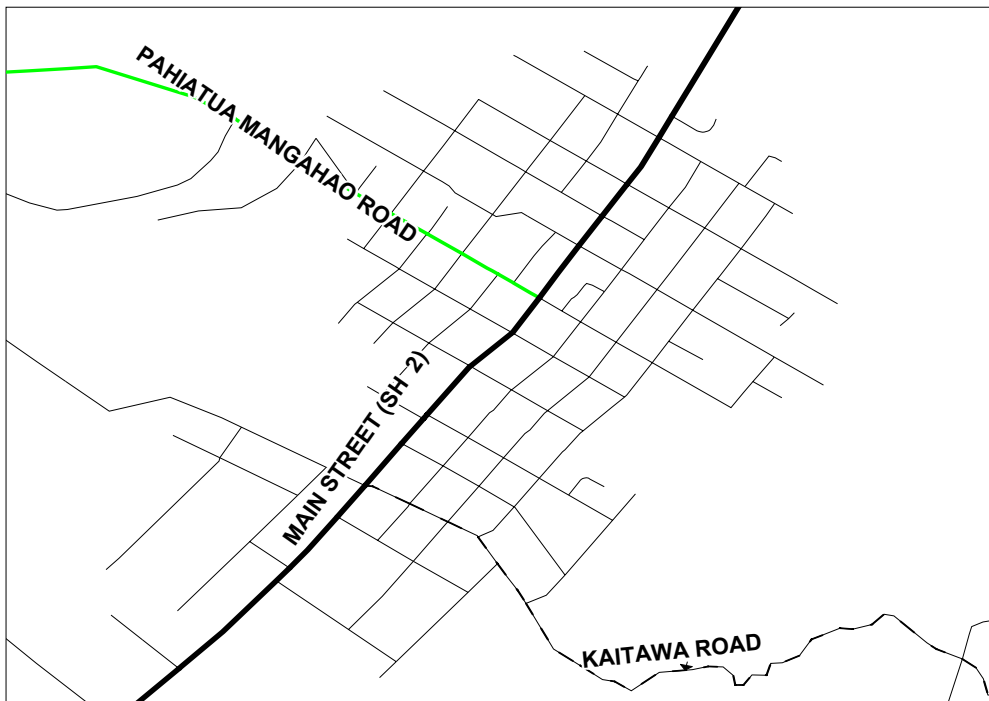

Appendix 5: Road Hierarchy

ROADING HIERARCHY - TARARUA DISTRICT

DECLARED LIMITED ACCESS ROADS

LIMITED ACCESS ROAD STATE HIGHWAYS TARARUA DISTRICT			
HIGHWAY SECTION		START	FINISH
SH2	Region Boundary to Gundries Road	RS 751	RP 751/7.54
SH2	Gundries Road to Cemetery Road	RP 751/7.48	RP 772/0.14
SH2	Tapuata Stream to Oruakeretaki Stream	RP 772/4.28	RP 772/11.2
SH2	Ngawaparua to Pahiatua	RS 808	RP 808/8.37
SH2	Pahiatua to Hamua Road (Rongomai Road)	RP 808/10.10	RP 825/7.79
SH2	Hamua Road to Eketahuna	RP 825/7.55	RS 842
SH2	Eketahuna to Region Boundary	RP 842/1.48	RS 858

Woodville

Pahiatua

Road Hierarchy

Eketahuna

Dannevirke

Pongaroa

Ormondville

Road Hierarchy

Norsewood