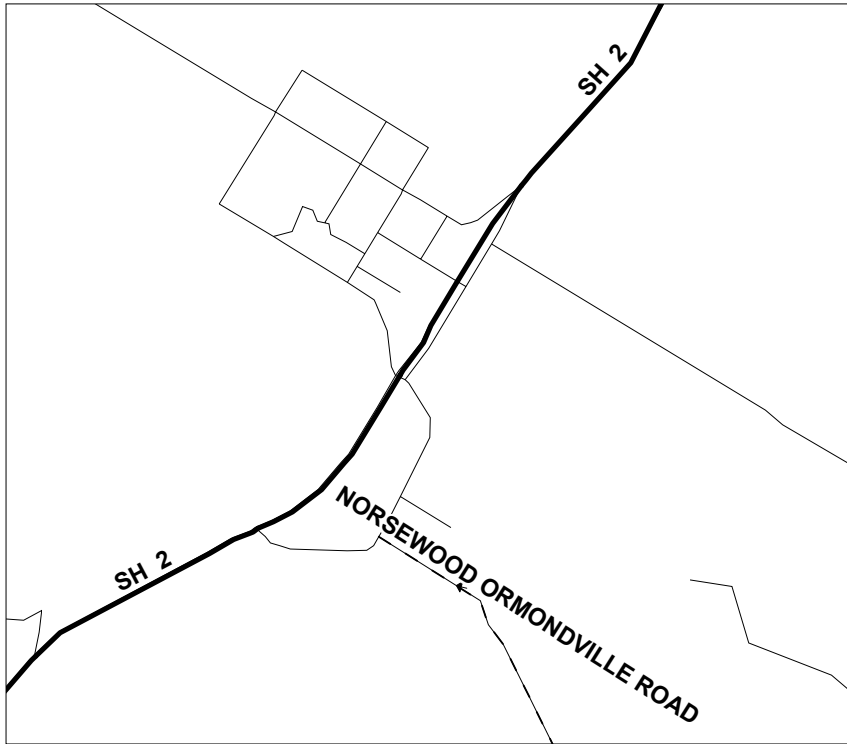

Appendix 5: Road Hierarchy

ROADING HIERARCHY - TARARUA DISTRICT

DECLARED LIMITED ACCESS ROADS

LIMITED ACCESS ROAD STATE HIGHWAYS TARARUA DISTRICT			
HIGHWAY SECTION		START	FINISH
SH2	Region Boundary to Gundries Road	RS 751	RP 751/7.54
SH2	Gundries Road to Cemetery Road	RP 751/7.48	RP 772/0.14
SH2	Tapuata Stream to Oruakeretaki Stream	RP 772/4.28	RP 772/11.2
SH2	Ngawaparua to Pahiatua	RS 808	RP 808/8.37
SH2	Pahiatua to Hamua Road (Rongomai Road)	RP 808/10.10	RP 825/7.79
SH2	Hamua Road to Eketahuna	RP 825/7.55	RS 842
SH2	Eketahuna to Region Boundary	RP 842/1.48	RS 858

Woodville

Pahiatua

Road Hierarchy

Eketahuna

Dannevirke

Pongaroa

Ormondville

Road Hierarchy

Norsewood