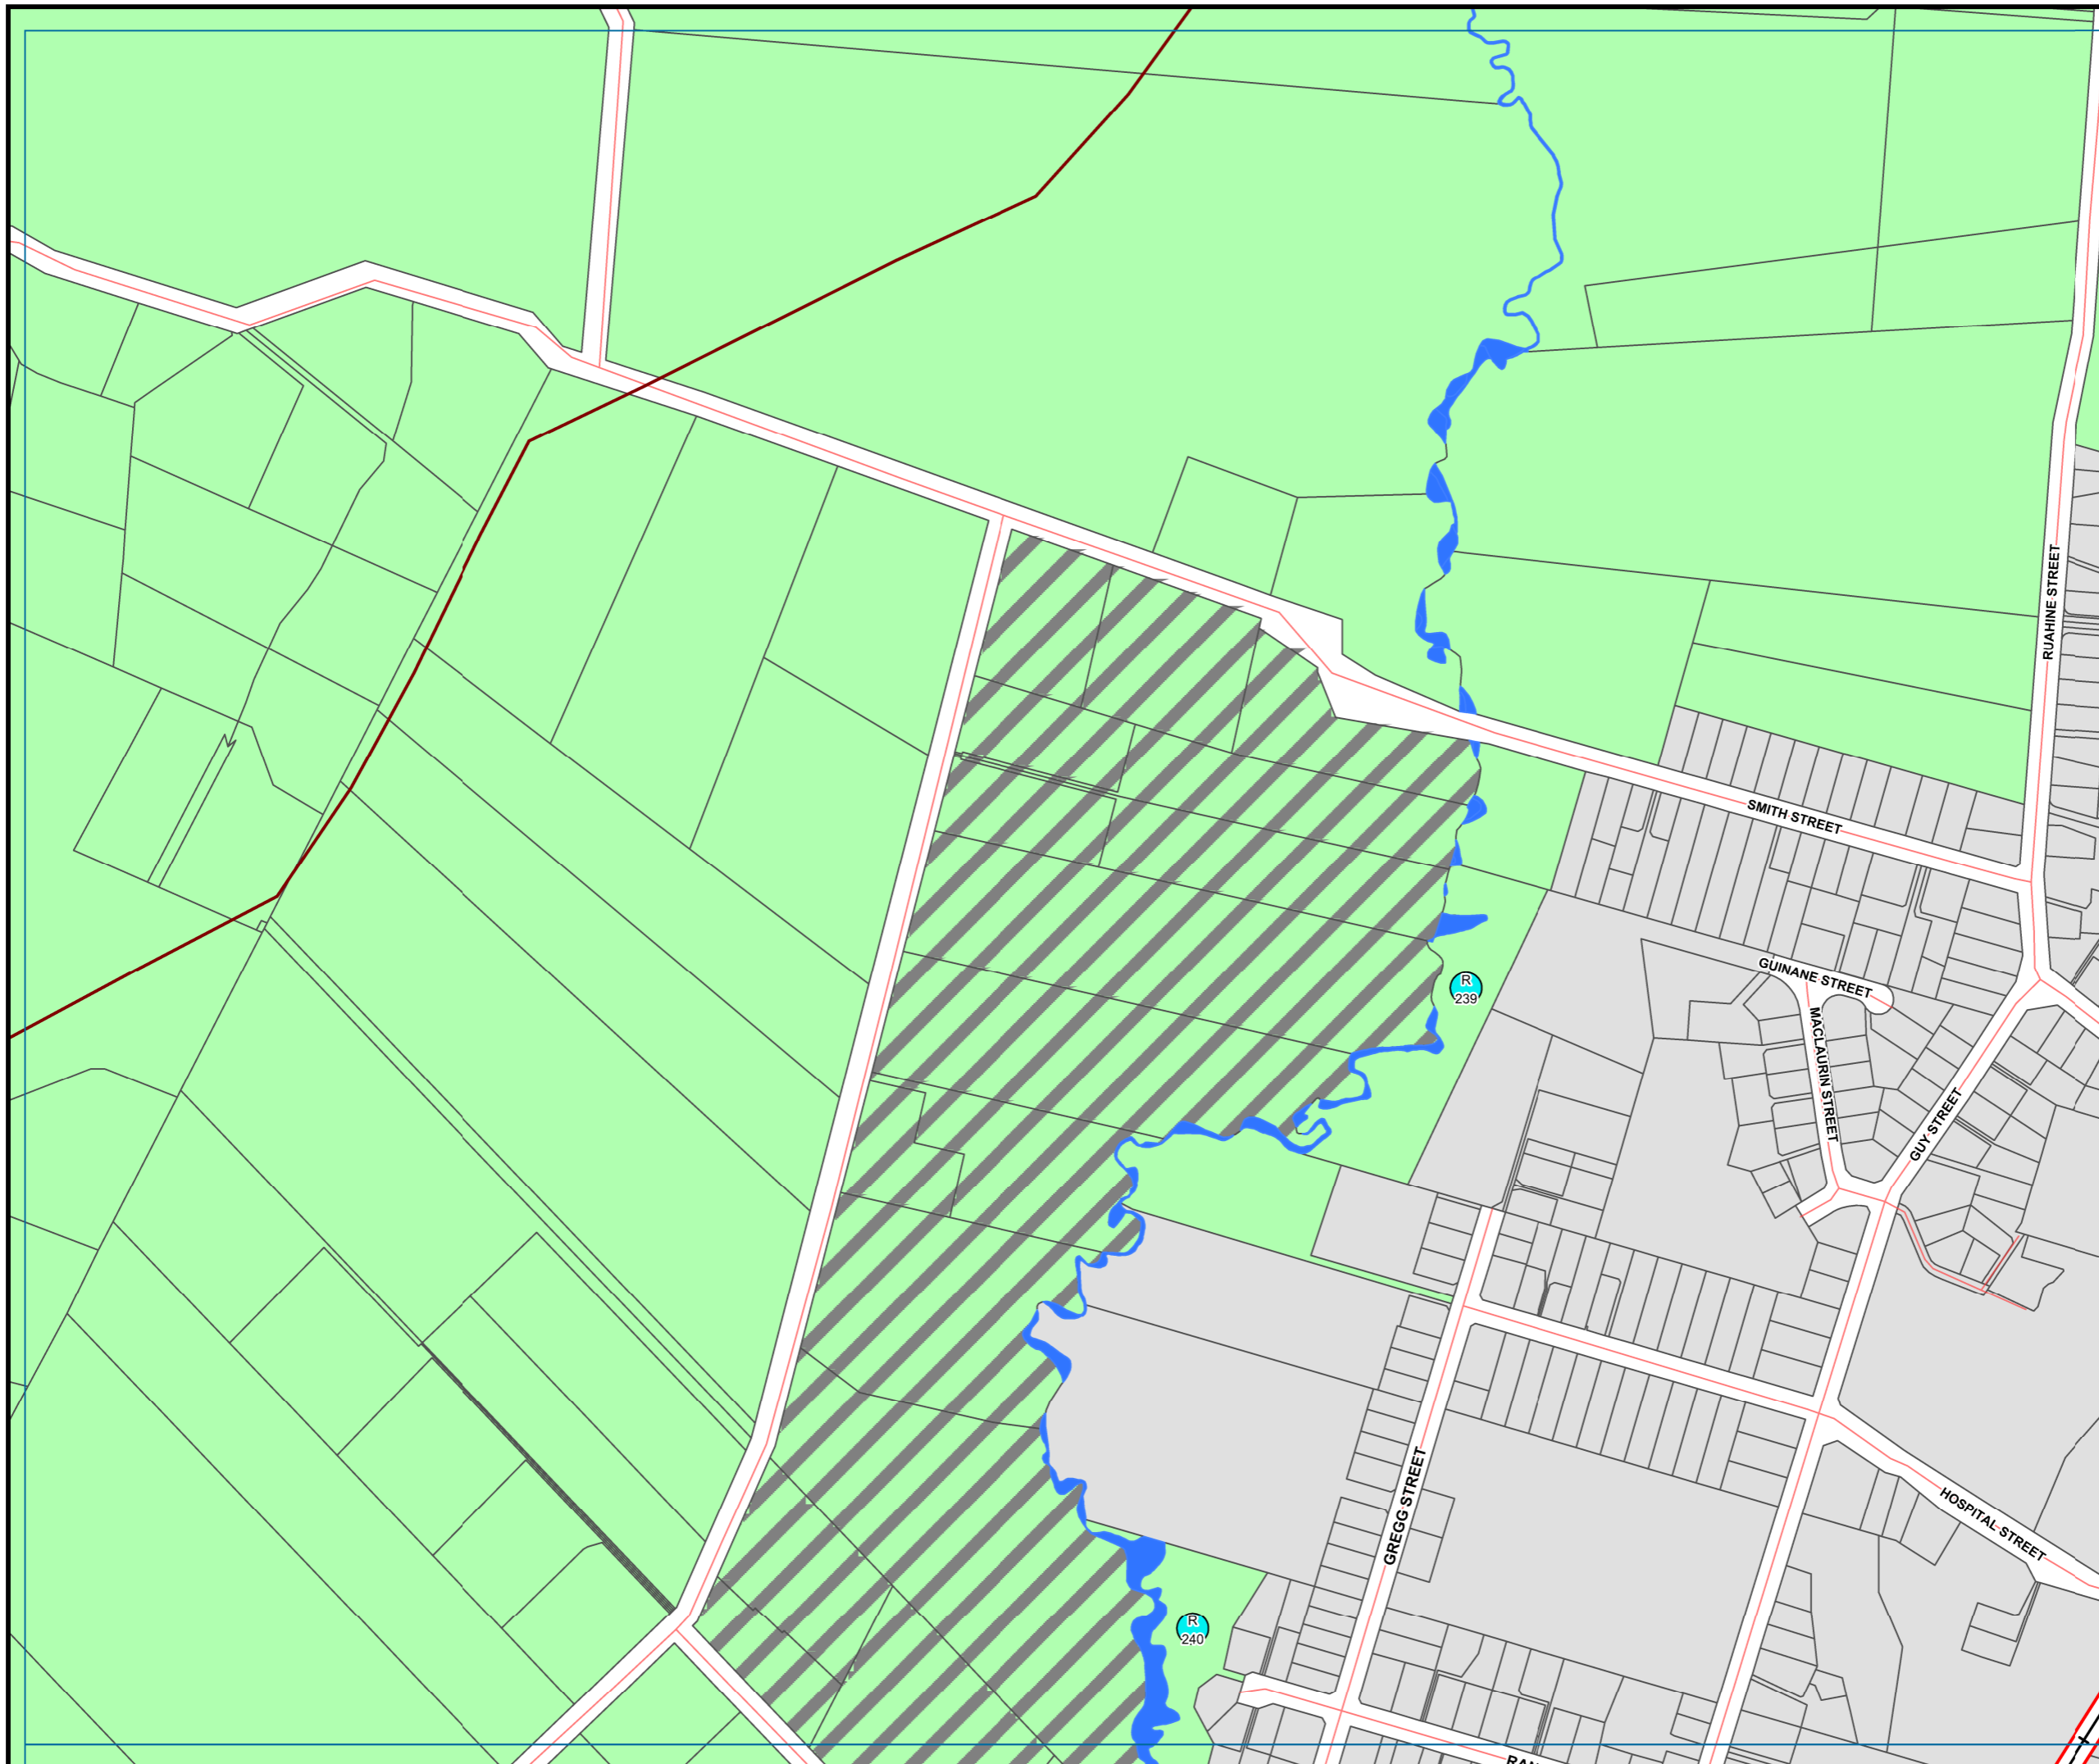

DISTRICT PLAN

Dannevirke

MAP NUMBER
32

32	33
34	35

SCALE: 1:5,000

Cadastral and Topographical information
derived from LINZ's CRS.
CROWN COPYRIGHT RESERVED.
Digital Licence Nos. NA/063541/1
HH/097637/2

Prepared by
Tararua District Council
Information Services

DISTRICT PLAN

Dannevirke

MAP NUMBER
37

34	35
36	37

Metres
SCALE: 1:5,000

Cadastral and Topographical information derived from LINZ's CRS. CROWN COPYRIGHT RESERVED. Digital Licence Nos. NA/063541/1 HH/097637/2