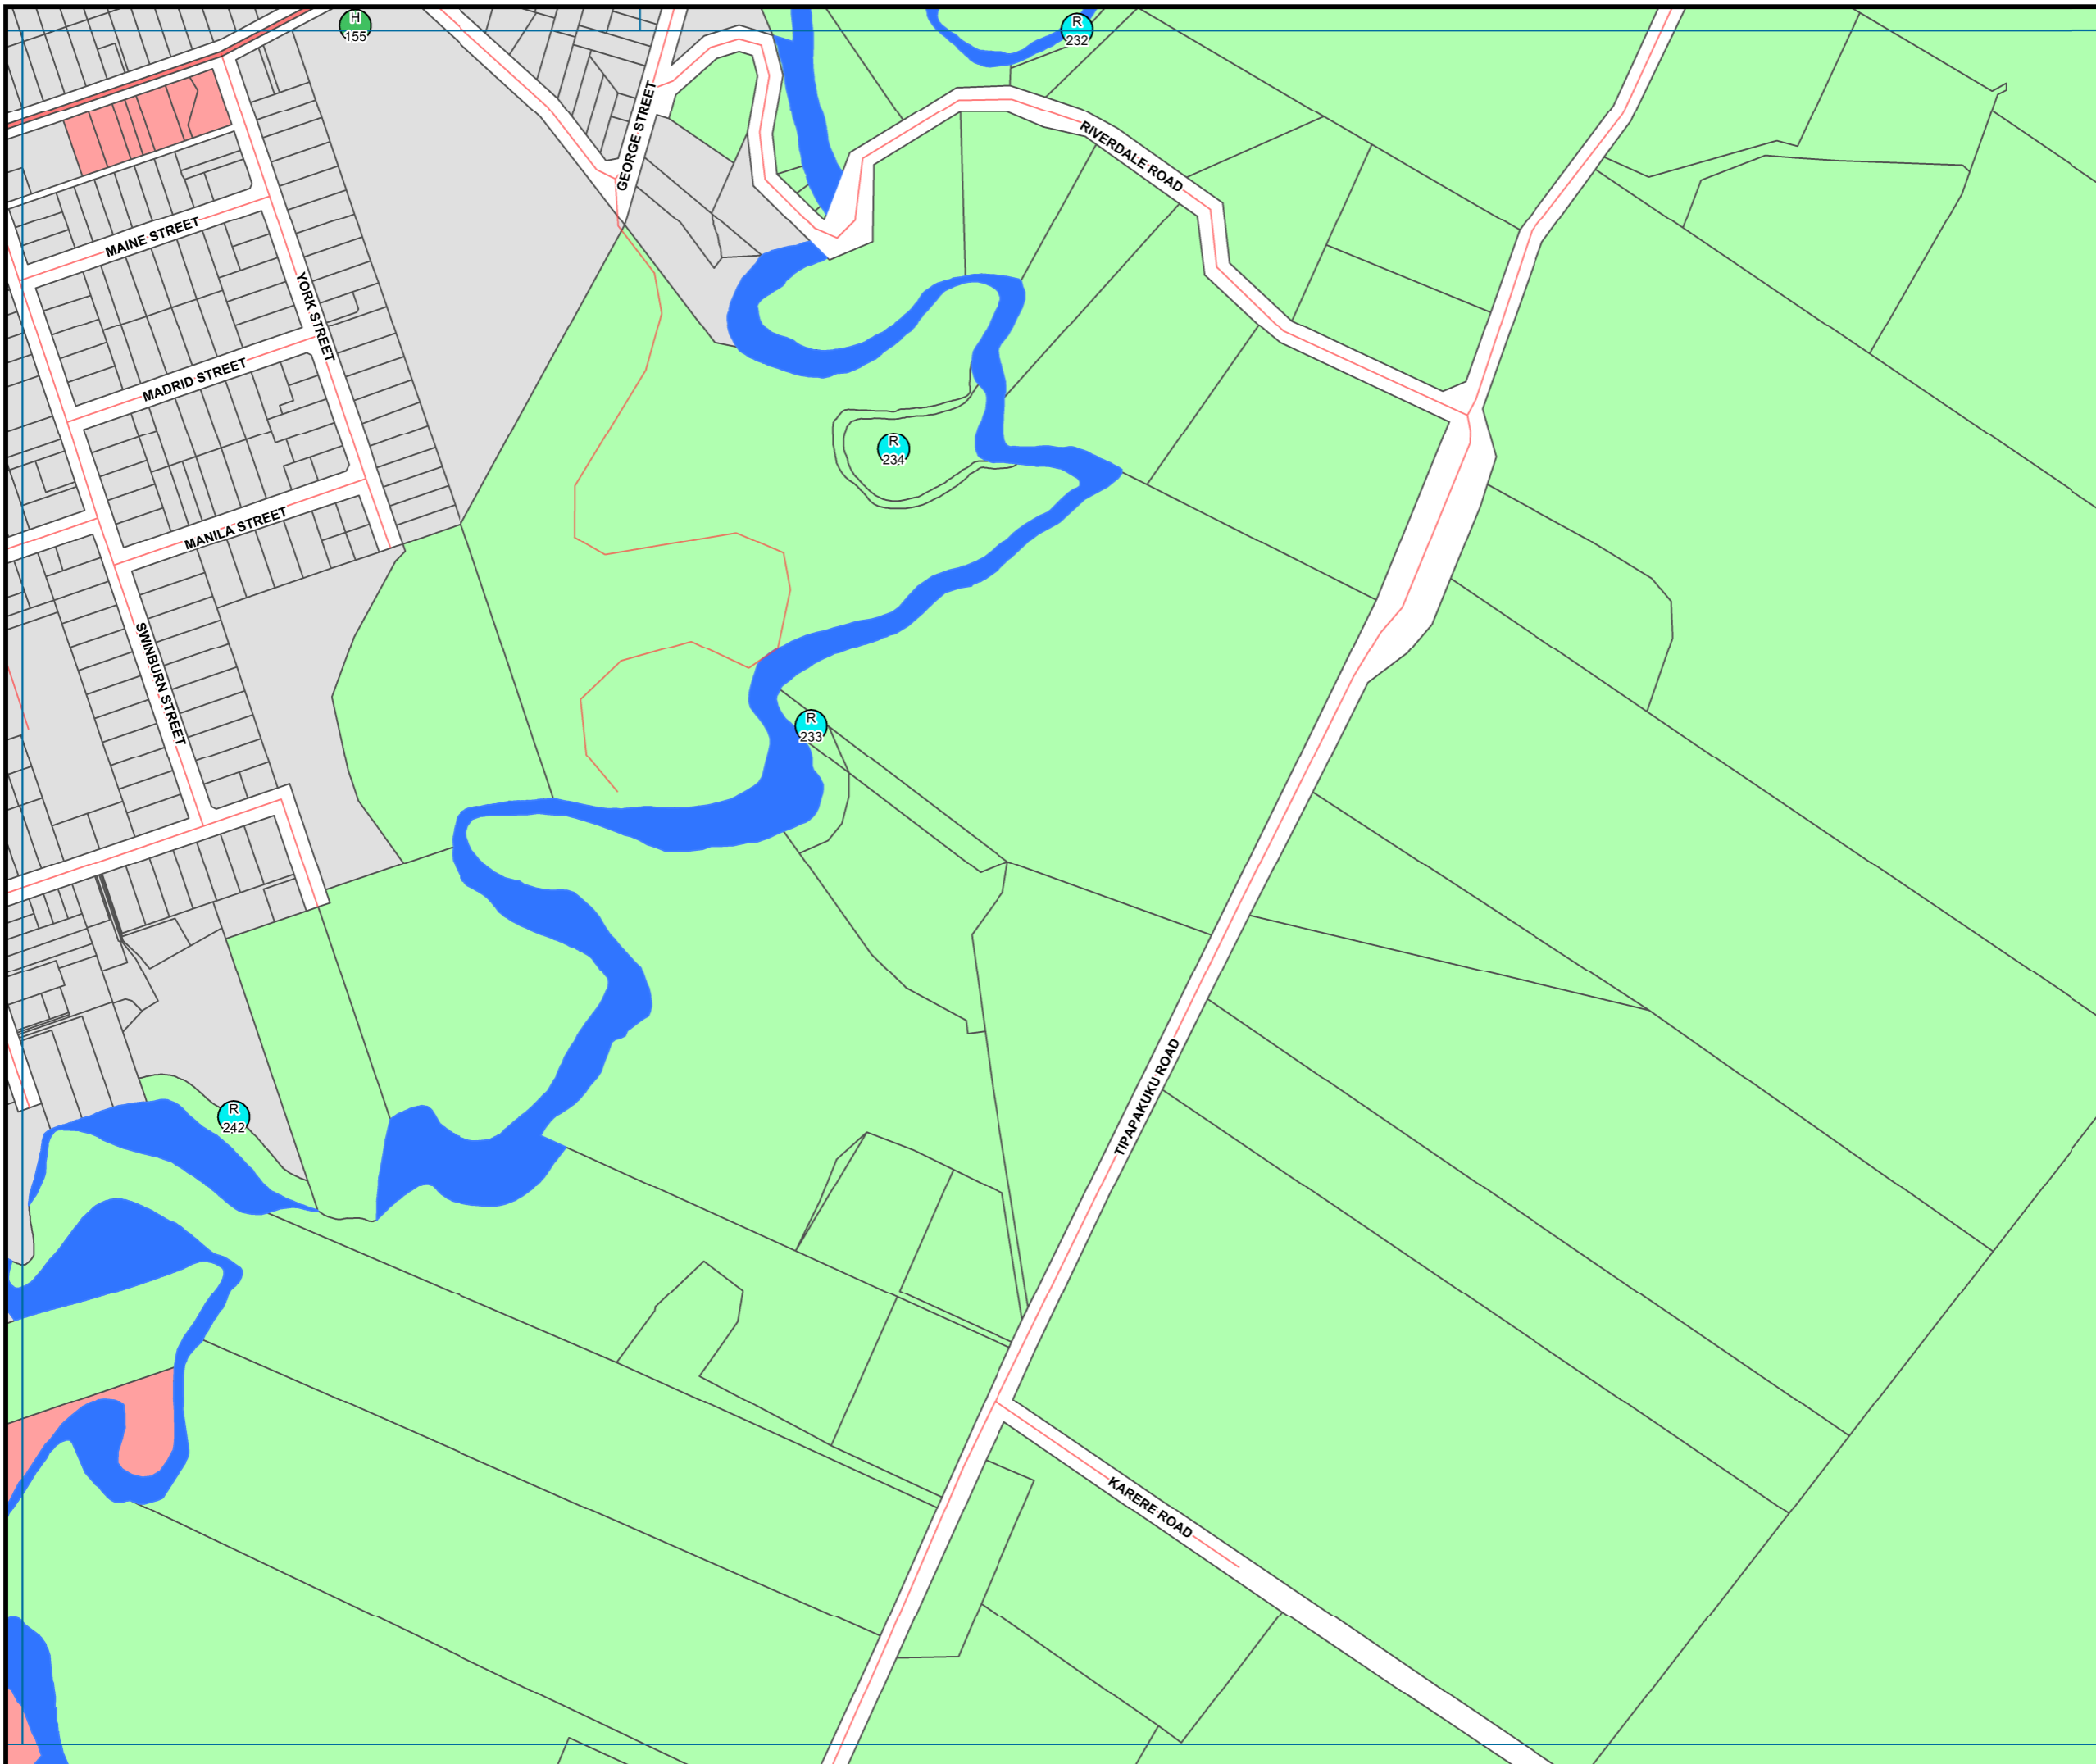

DISTRICT PLAN

Dannevirke

MAP NUMBER
32

32	33
34	35

SCALE: 1:5,000

Cadastral and Topographical information
derived from LINZ's CRS.
CROWN COPYRIGHT RESERVED.
Digital Licence Nos. NA/063541/1
HH/097637/2

Prepared by
Tararua District Council
Information Services

DISTRICT PLAN

Dannevirke

MAP NUMBER
37

34	35
36	37

Metres
SCALE: 1:5,000

Cadastral and Topographical information derived from LINZ's CRS. CROWN COPYRIGHT RESERVED. Digital Licence Nos. NA/063541/1 HH/097637/2