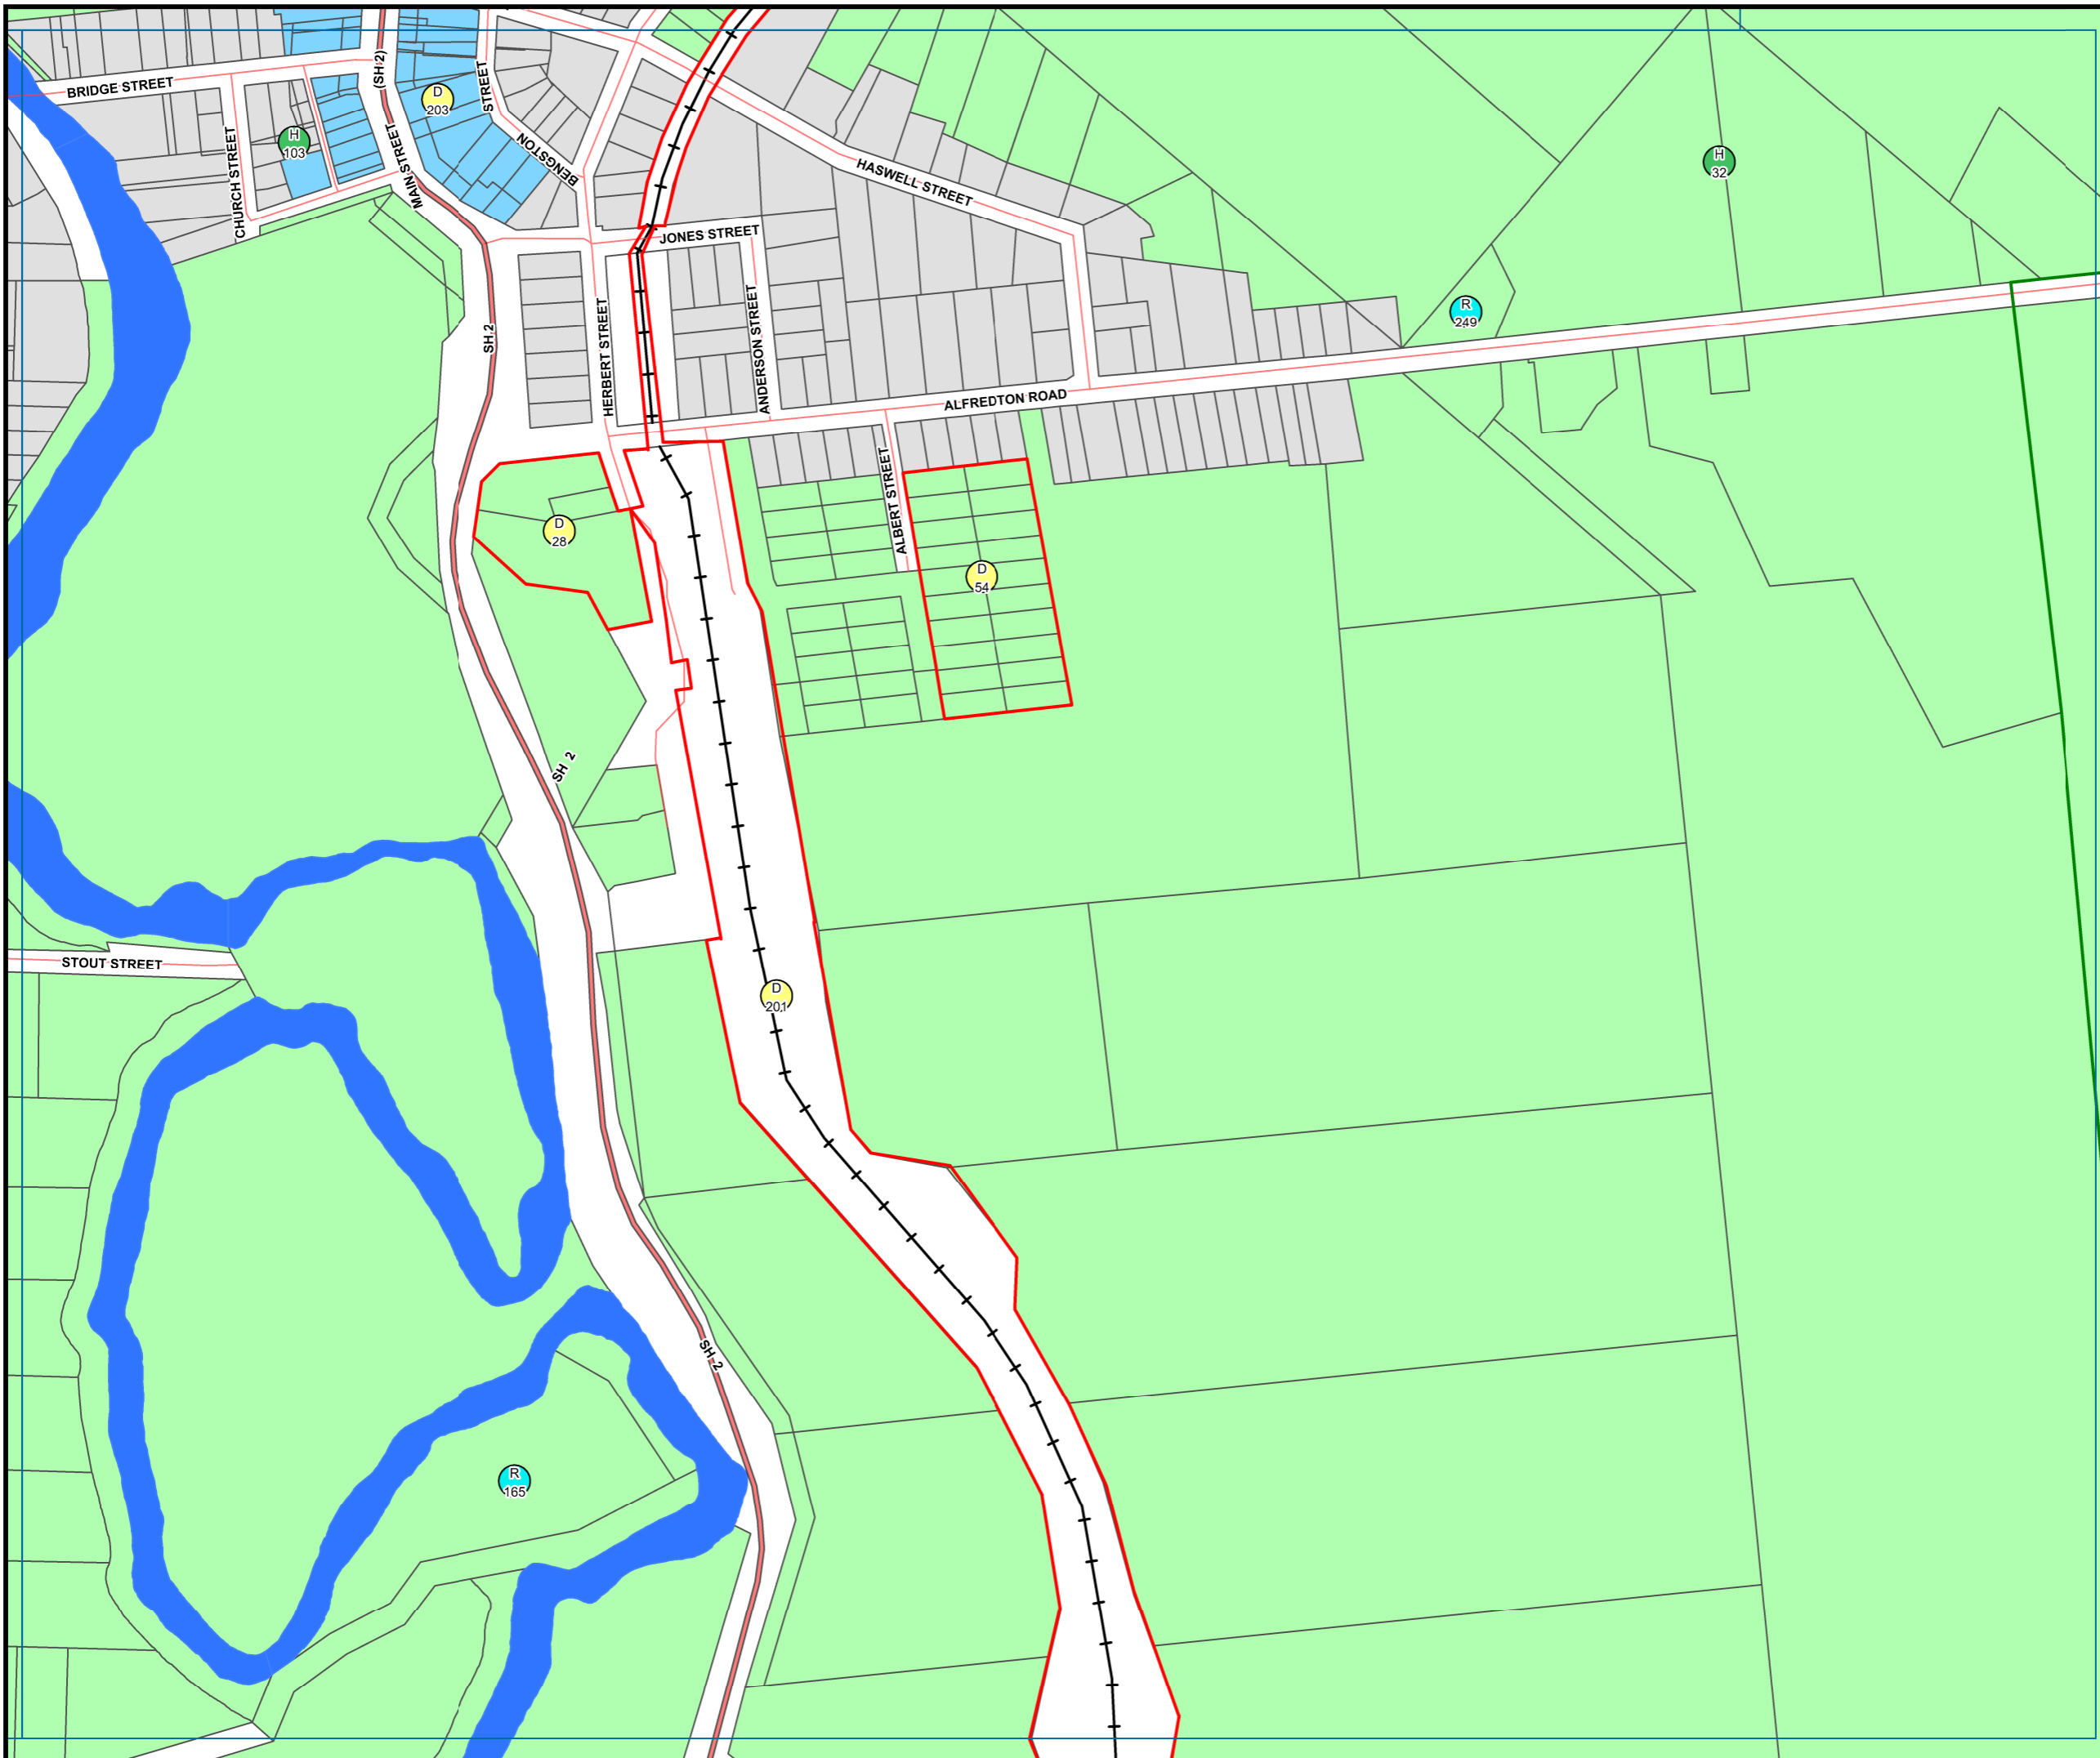

DISTRICT PLAN

Eketahuna

MAP NUMBER
46

46	
47	48

SCALE: 1:5,000

Cadastral and Topographical information derived from LINZ's CRS. CROWN COPYRIGHT RESERVED. Digital Licence Nos. NA/063541/1 HH/097637/2

Prepared by
Tararua District Council
Information Services

DISTRICT PLAN

Eketahuna

MAP NUMBER
48

	46
47	48

Metres
SCALE: 1:5,000

Cadastral and Topographical information derived from LINZ's CRS. CROWN COPYRIGHT RESERVED. Digital Licence Nos. NA/063541/1 HH/097637/2

Prepared by Tararua District Council Information Services