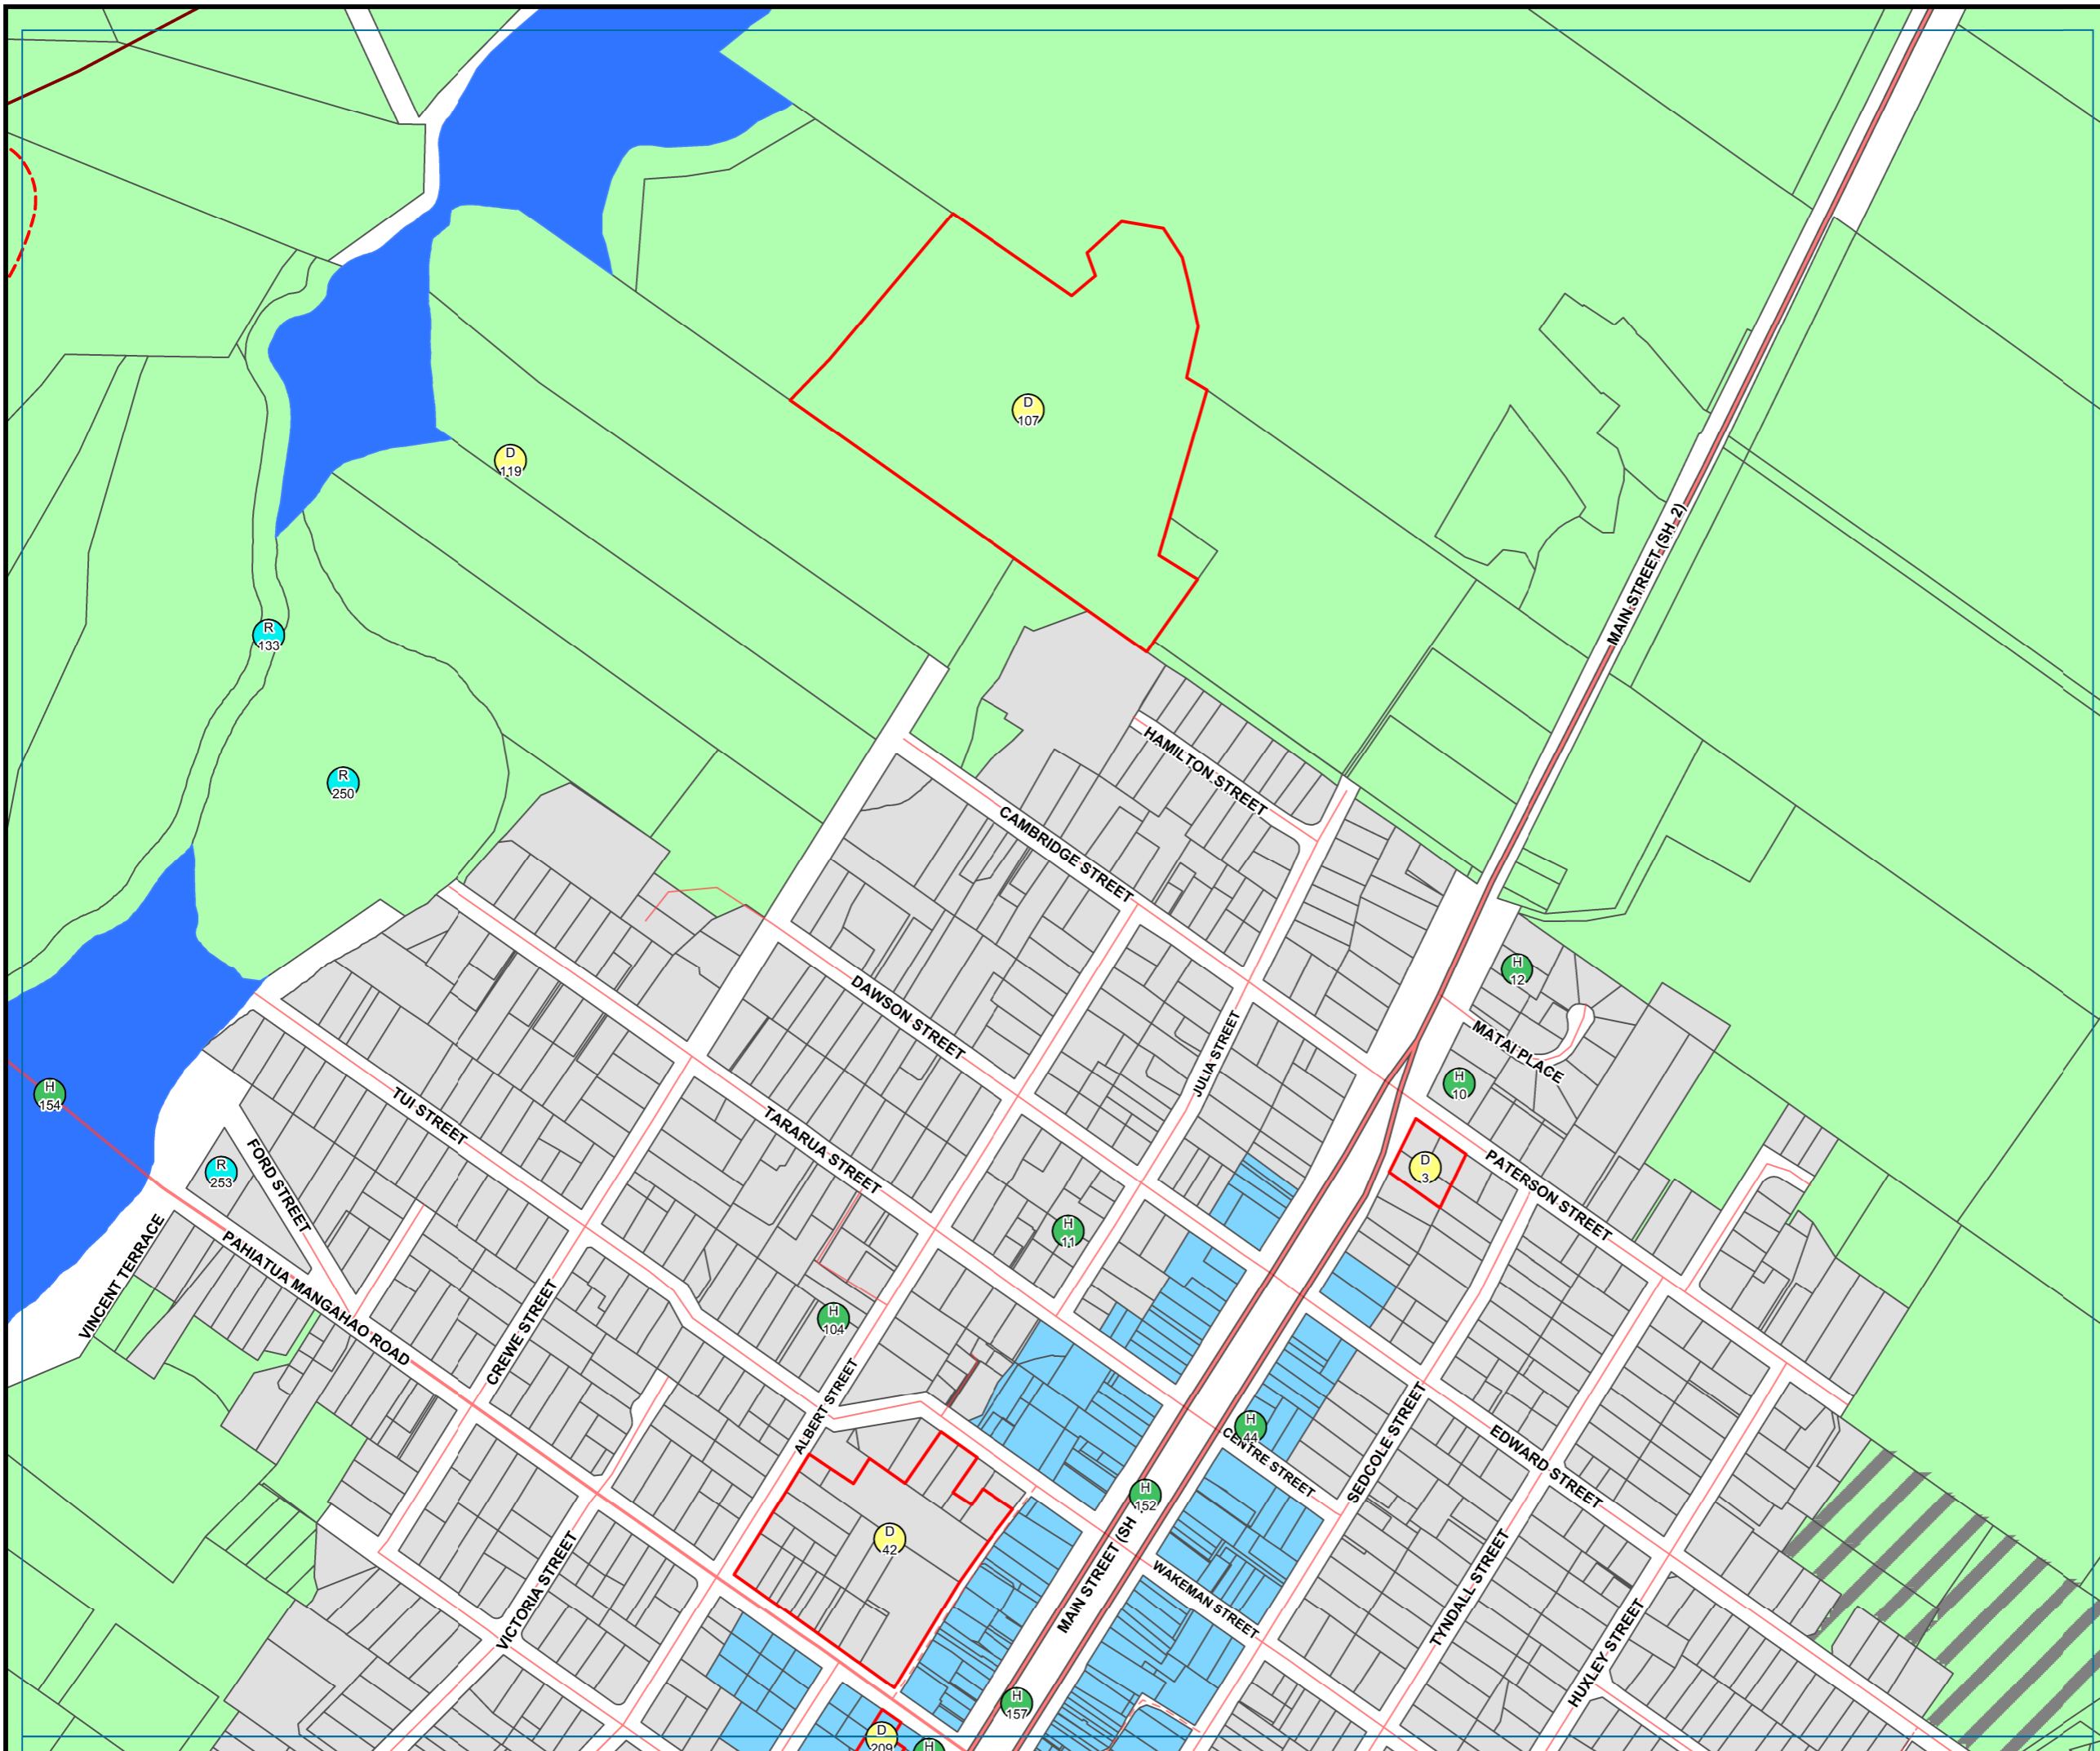

DISTRICT PLAN

Pahiatua

MAP NUMBER
43

43
44

Metres
SCALE: 1:5,000

Cadastral and Topographical information derived from LINZ's CRS. CROWN COPYRIGHT RESERVED. Digital Licence Nos. NA/063541/1 HH/097637/2

Prepared by
Tararua District Council
Information Services

DISTRICT PLAN

Pahiatua

MAP NUMBER
44

43
44

Metres
SCALE: 1:5,000

Cadastral and Topographical information derived from LINZ's CRS. CROWN COPYRIGHT RESERVED. Digital Licence Nos. NA/063541/1 HH/097637/2

Prepared by
Tararua District Council
Information Services